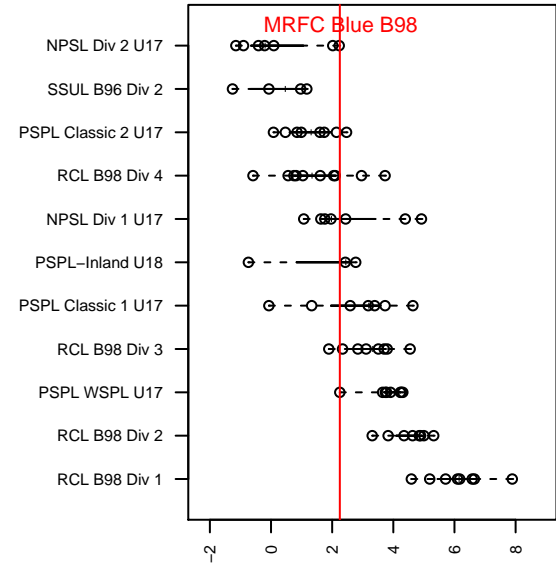

**attack and defense rating
relative to others at age
and all opponents in last 13 months**