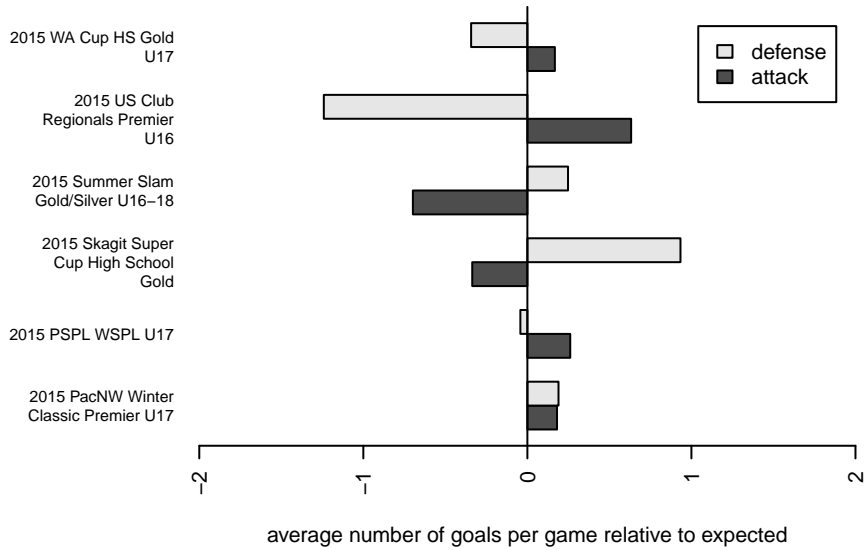

Performance relative to 13 month average