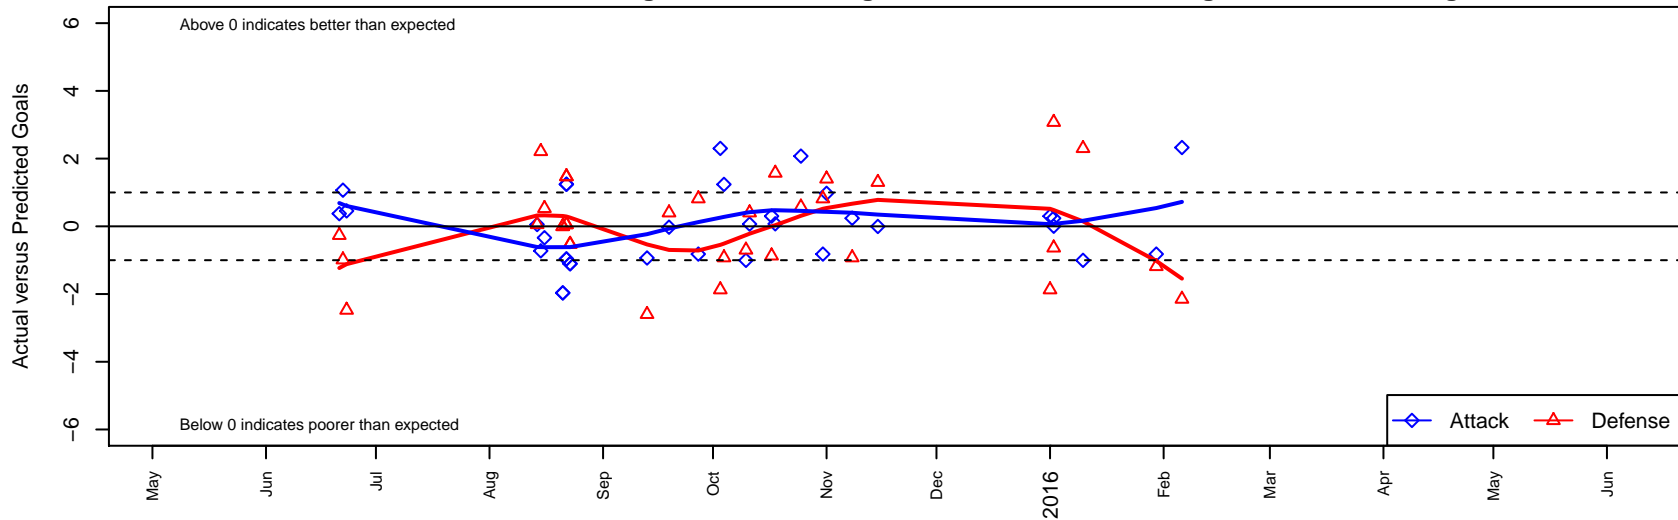

MRFC Blue B98

Mount Rainier FC
 Sumner, WA
 B98 total strength=1475
 attack=12.84 defense=8.36
 fall league = PSPL WSPL U17

alt names used:
 MRFC B98 Blue
 B 98 BLUE
 B 98 Blue
 MT. RAINIER FC MRFC B98 BLUE (WA)
 MRFC B98 blue

Venues played:
 2015 US Club Regionals Premier U16
 2015 Skagit Super Cup High School Gold
 2015 Summer Slam Gold/Silver U16-18
 2015 PSPL WSPL U17
 2015 PacNW Winter Classic Premier U17
 2015 WA Cup HS Gold U17

MRFC Blue B98
 Dots are actual minus expected GF (blue circles) and GA (red triangles).
 Blue line is smoothed change in attack strength. Red is smoothed change in defense strength.

**attack and defense variance (black dot)
relative to other teams
and top 10 in region**