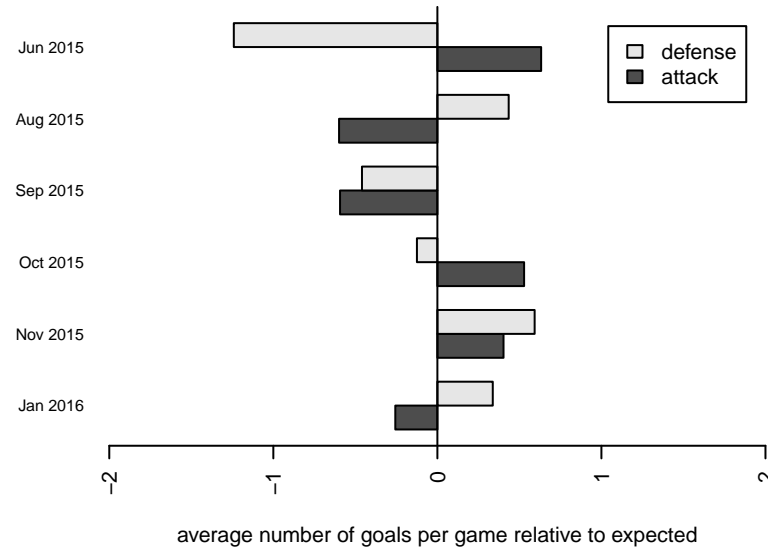

Performance relative to 13 month average